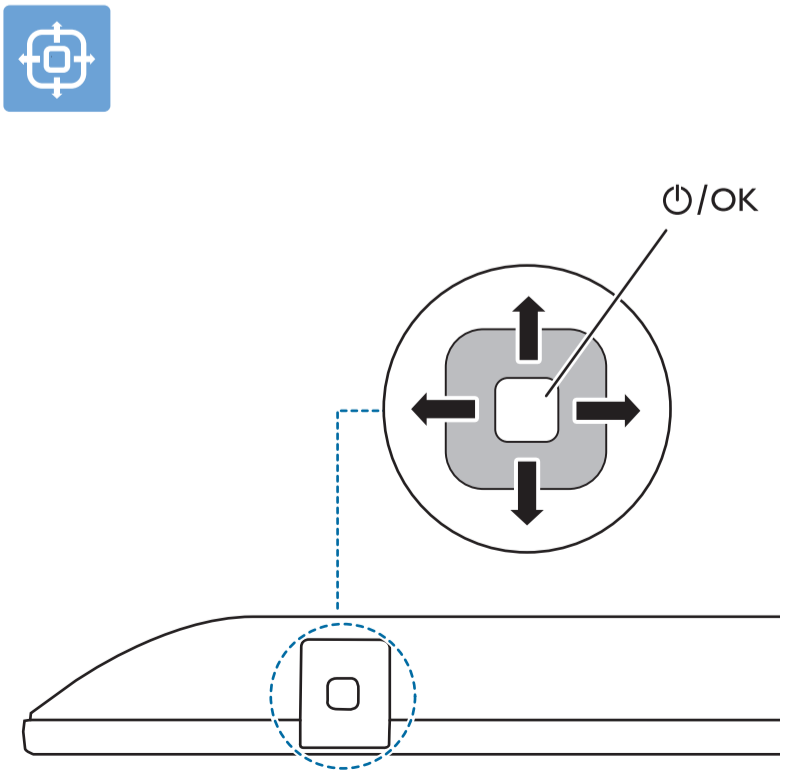

VESA (x, y)

43" 100x200mm M6 (L: 10mm~12mm) 108 cm
50" 100x200mm M6 (L: 10mm~20mm) 126 cm