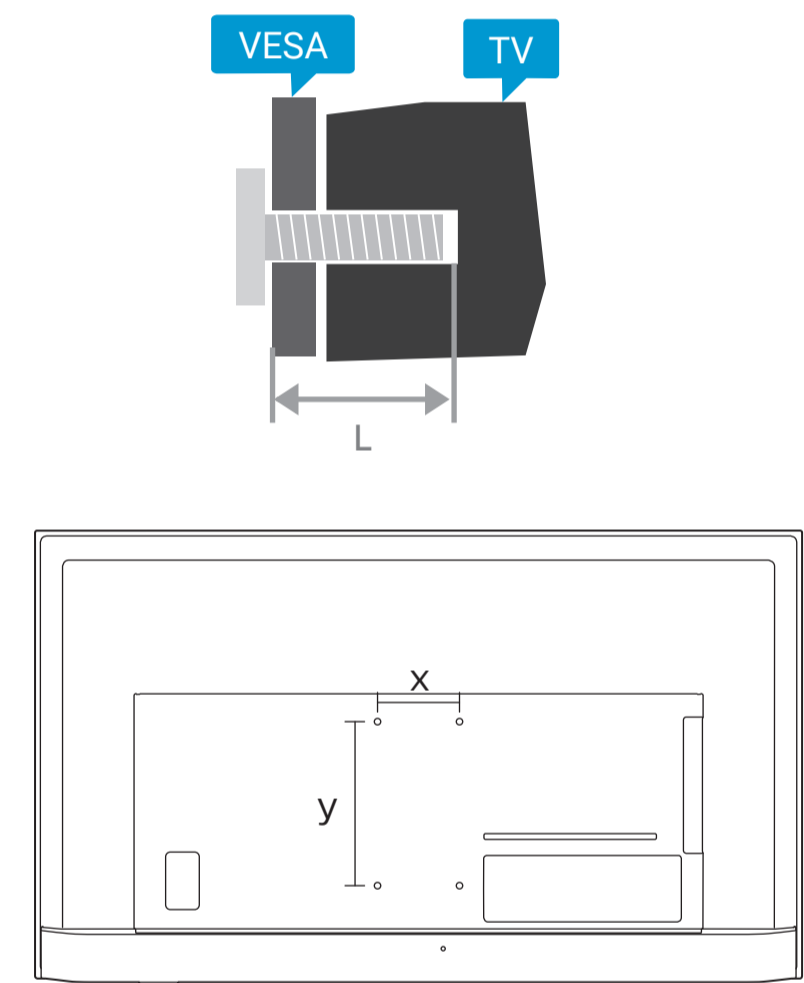

VESA (x, y)

43" 100x200mm M6 (L: 10mm~12mm) 108 cm
50" 100x200mm M6 (L: 10mm~20mm) 126 cm