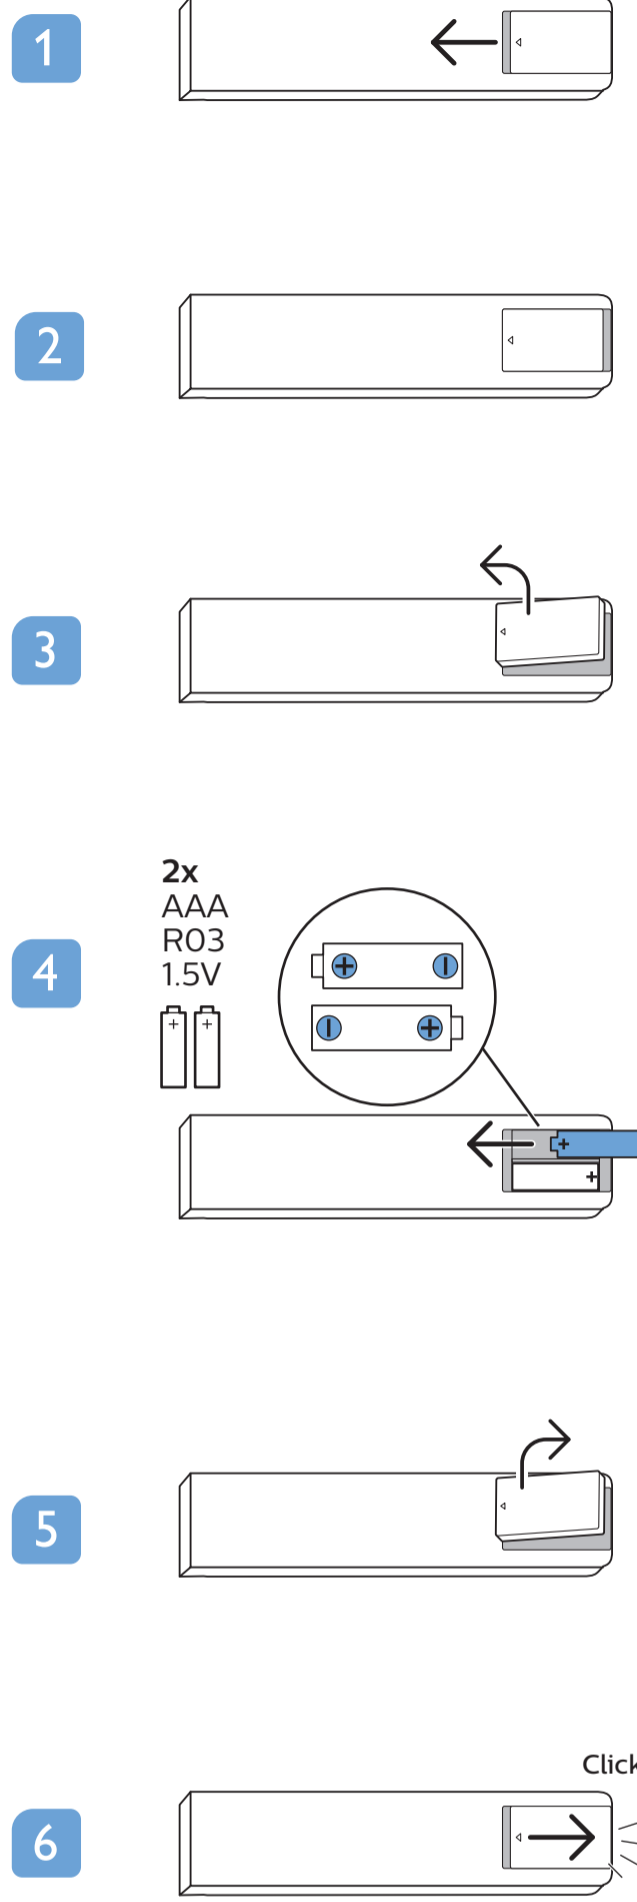

VESA (x, y)

43" 100x200mm M6 (L: 10mm~12mm) 108 cm
50" 100x200mm M6 (L: 10mm~20mm) 126 cm